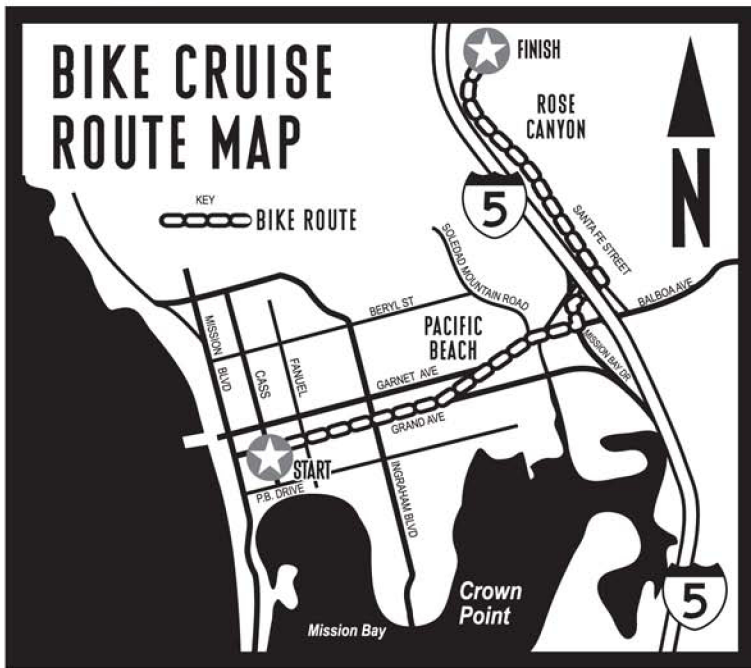

Surfrider Foundation

BEACH TO BREWERY

WWW.KARLSTRAUSS.COM

Beer + Music Fest

SAT MAY 9 2:00P ^{21+ only}

GET TIX AT WWW.KARLSTRAUSS.COM

START - Pacific Beach Library Ride starts at 1:30 pm
4275 Cass St. San Diego 92109
Head north on Cass St. toward Thomas Ave.
Turn right at Grand Ave.
Slight left at Balboa Ave. and continue on Garnet Ave.
Turn left at Mission Bay Dr.
Right at Damon Ave.
Turn left at Santa Fe St.
FINISH - Karl Strauss Brewing Company
5985 Santa Fe St. San Diego 92109